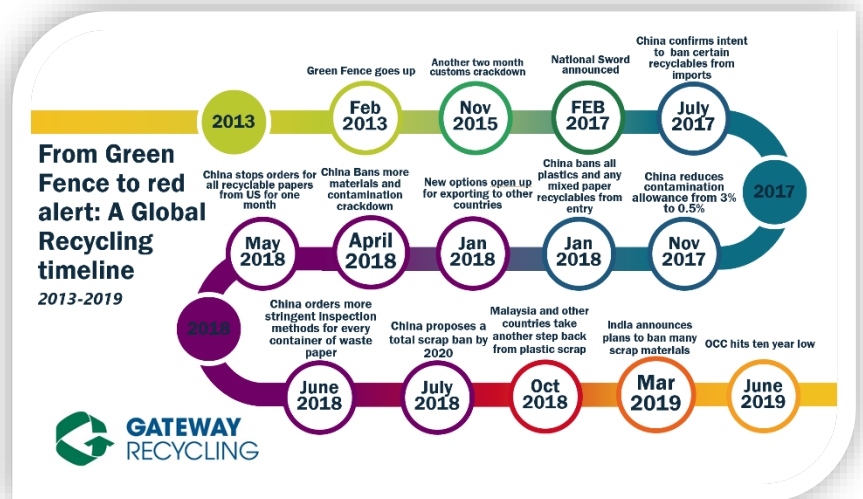

the markets.

TAKE AN IN-DEPTH LOOK THROUGH OUR EYES TO HOW THE RECYCLING MARKETS ARE CHANGING.

Gateway wanted to send along a brief summary of the current scrap recycling markets and the challenges we all face together in today's markets.

Paper Mills and Plastic End-Users in the United States have lowered market prices to their lowest levels since 2008-2009. As we hoped the downswing from 2017 would have already reached the bottom and flattened out, experts and end-users around the country are saying commodity pricing will continue to stay depressed for the near future.

The continued decline of the scrap recycled commodities market is largely due to China's "Scrap Ban" that began about 18 months ago and has continued to become more stringent. As 40% of the world's outlets for baled recycled material essentially disappeared, paper mills and end-users in the States and other markets are flooded with inventory and face no competition for the material. Below is a timeline showing the past & current situations in detail: